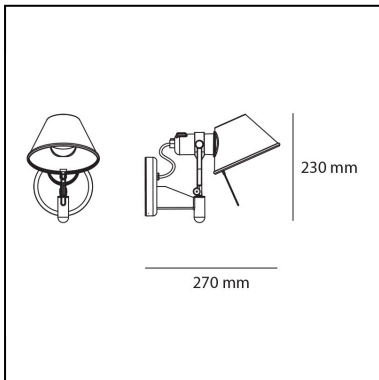

Tolomeo Faretto - with switch on-off

Michele De Lucchi
Giancarlo Fassina

IP20    

LUMINAIRE *

- Watt: **8W**
- Voltage: **220V-240V**
- Delivered lumen output: **615lm**
- CCT: **2700K**
- Efficiency: **58%**
- Efficacy: **76.87lm/W**
- CRI: **90**

* Photometric data may vary depending on the source installed.
Light measurements are provided in relative form and technical lighting calculations may be updated according to the effective source used.

FEATURES

- Product Code: **A029250**
- Colour: **Aluminium**
- Installation: **Wall**
- Material: **Aluminium**
- Series: **Design Collection**
- design by: **Michele De Lucchi, Giancarlo Fassina**

DIMENSIONS

- Height: **230 mm**
- Depth: **250 mm**

SOURCES NOT INCLUDED

- Category: **LED RETROFIT**
- Number: **1**
- Watt: **8W**
- Socket: **E27**